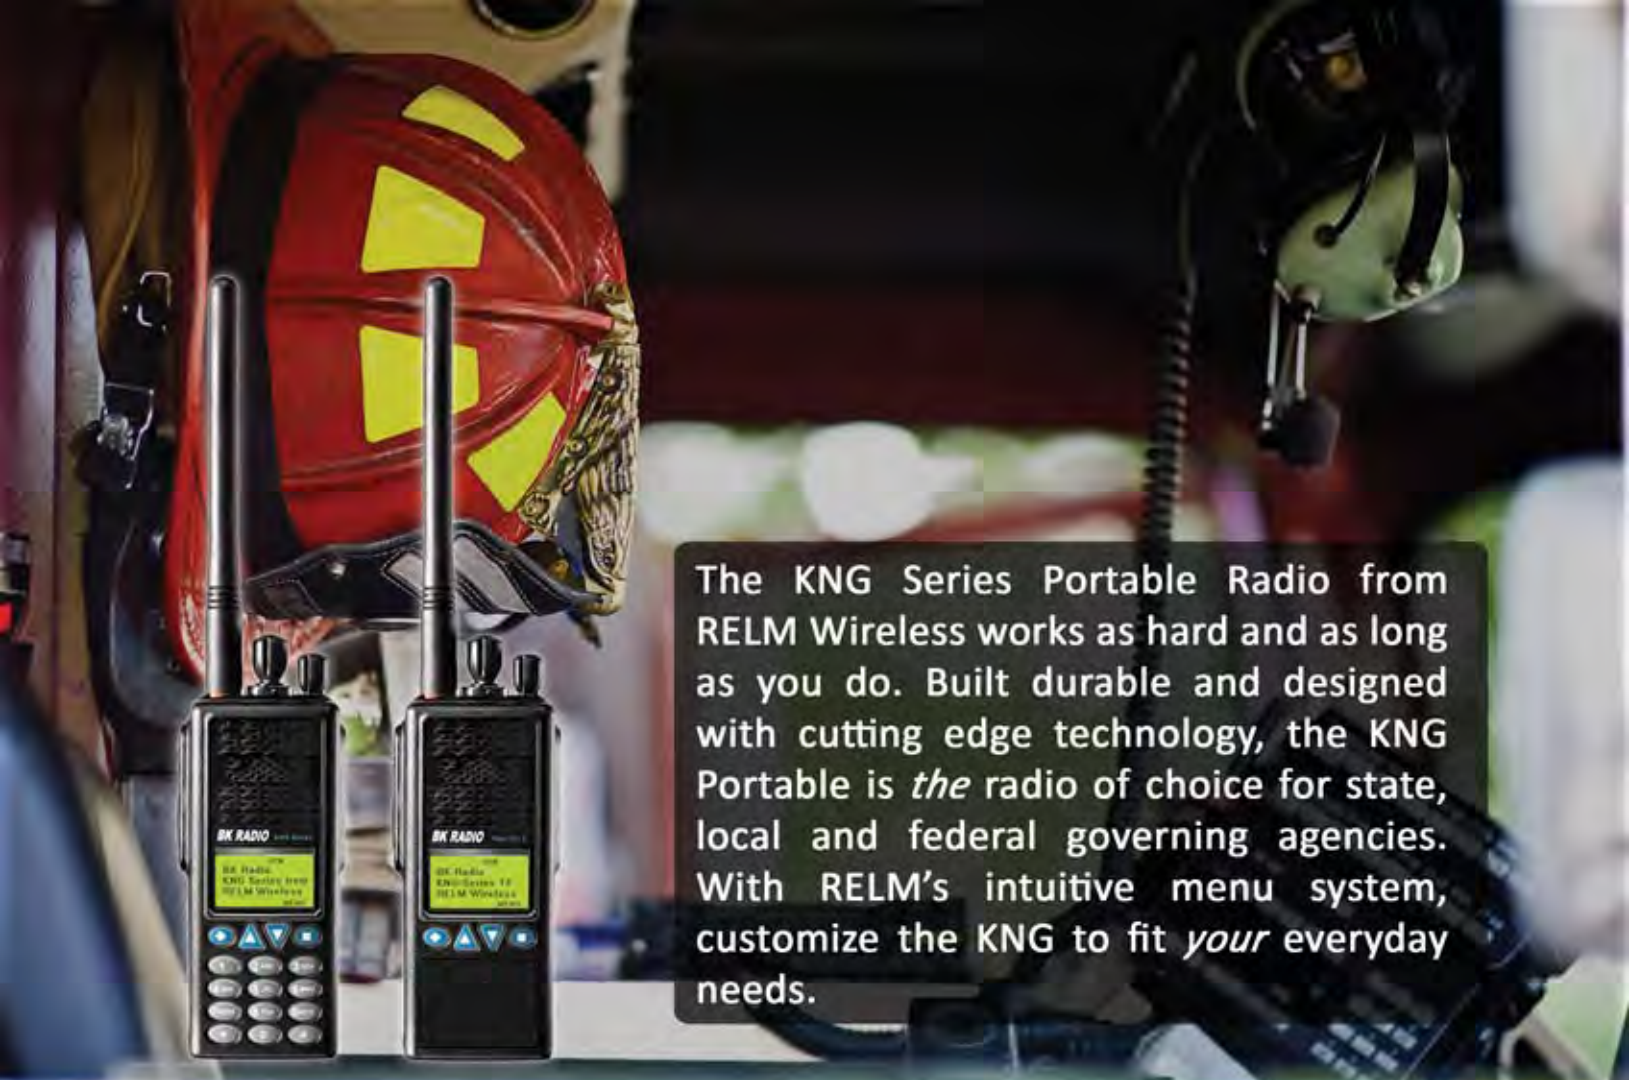

Tier 2

KNG

The KNG Series Portable Radio from RELM Wireless works as hard and as long as you do. Built durable and designed with cutting edge technology, the KNG Portable is *the* radio of choice for state, local and federal governing agencies. With RELM's intuitive menu system, customize the KNG to fit *your* everyday needs.